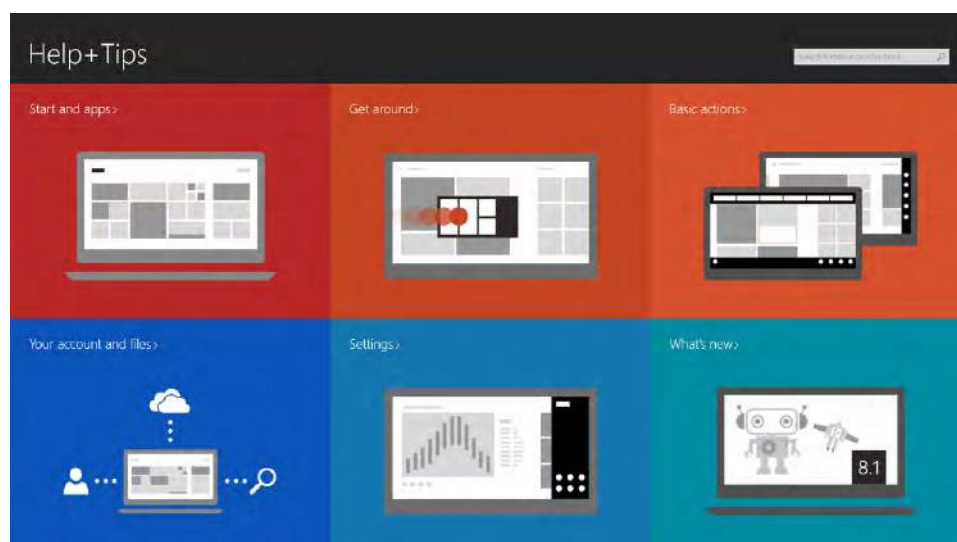

# 15 Help

In this chapter you learn about

- help features in Windows 8.1
- online help via the Internet

Windows 8.1 has very good help features, and it is recommended that you familiarize yourself with them.

This chapter is placed in the end of this book, because it was the authors estimation, that it was necessary for the reader to know generally used terms (e.g. the Start screen, apps, tiles, Apps view, Charms and so on) and possessed certain skills (e.g. using the mouse, open apps and windows, use Charms, navigate with File Explorer etc.), to fully enjoy the help features.

Find the orange tile *Help and tips* on the Start screen (or click on it in the Apps view):

If you click on the tile, the app Help and tips opens:

The tiles contains various exercises, which are highly recommended for new users of Windows 8.1. Videos are started by clicking on the symbol "triangle in circle".