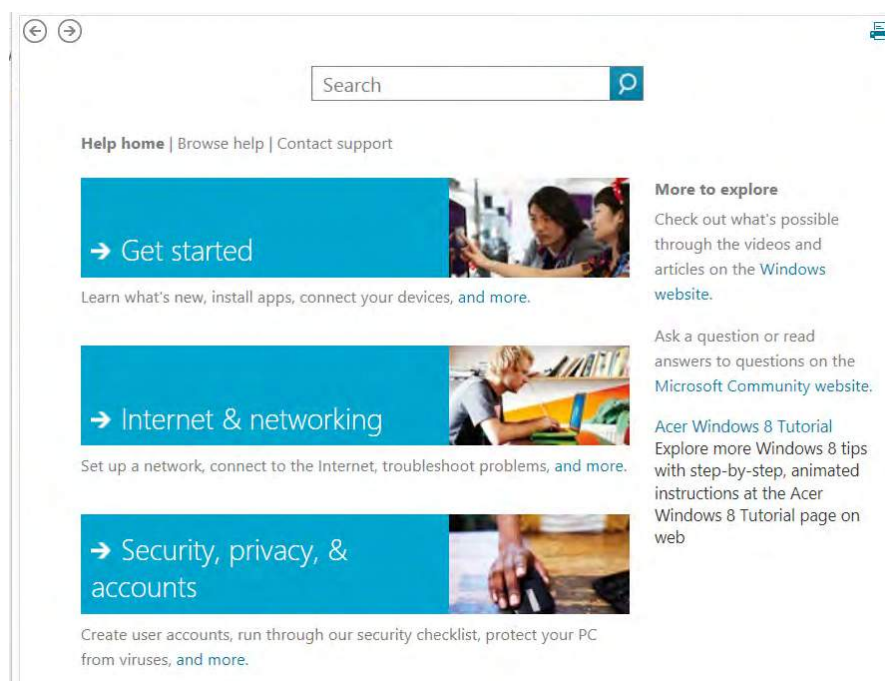

Find the orange tile *Help and tips* on the Start screen (or click on it in the Apps view):

If you click on the tile, the app Help and tips opens:

The tiles contains various exercises, which are highly recommended for new users of Windows 8.1. Videos are started by clicking on the symbol "triangle in circle".

It only takes about 15–20 minutes to view all the items. You may also skip a topic you know already.

Find the tile *Help and support* on the Start screen (or click on it in the Apps view):

If you click on the tile, the app Help and support, you see this screen view: